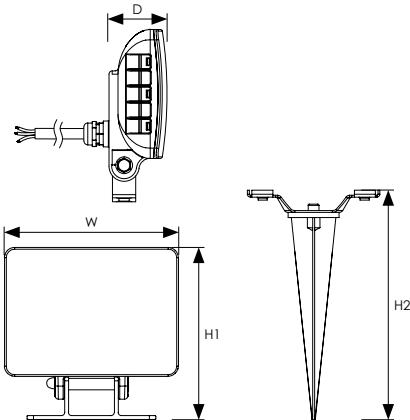

Terra LED Garden Spike

LED mains powered LED floodlight, supplied with 17cm garden spike, can also be surface mounted.

- IP65 rated for outdoor use
- Suitable for electronic switching, electronic timers and PIR sensors
- Constructed from tough IK07 rated ASA plastic, with diecast aluminium spike
- Suitable for gardens to illuminate features such as statues, shrubs, trees and flowers or to illuminate walls and fences/trellises etc.
- 1 metre VDE cable attached
- 4000K cool white colour temperature
- Colour rendering index Ra≥80
- 25,000 hour life
- 12,500 switching cycles
- Instant full light
- Not suitable for dimming

Product Code	Watts (W)	Volts (V)	Colour Appearance	Colour Temp (K)	Useful Lumens (lm)	Total Lumens (lm)	Beam Angle	Halogen Equiv. (W)	Dimensions (mm)				Order Qty
									H1	W	D	H2	
Single Carton													
6188	10	240	Cool White	4000	820	1000	60°	70	134	135	43	174	1