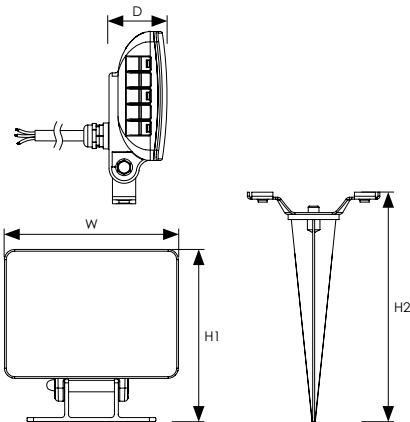

Terra LED Garden Spike

LED mains powered LED floodlight, supplied with 17cm garden spike, can also be surface mounted.

- IP65 rated for outdoor use
- Suitable for electronic switching, electronic timers and PIR sensors
- Constructed from tough IK07 rated ASA plastic, with diecast aluminium spike
- Suitable for gardens to illuminate features such as statues, shrubs, trees and flowers or to illuminate walls and fences/trellises etc.
- 1 metre VDE cable attached
- 4000K cool white colour temperature
- Colour rendering index Ra≥80
- 25,000 hour life
- 12,500 switching cycles
- Instant full light
- Not suitable for dimming

Product Code	Watts (W)	Volts (V)	Colour Appearance	Colour Temp (K)	Useful Lumens (lm)	Total Lumens (lm)	Beam Angle	Halogen Equiv. (W)	Dimensions (mm)				Order Qty
									H1	W	D	H2	
Single Carton													
6188	10	240	Cool White	4000	820	1000	60°	70	134	135	43	174	1