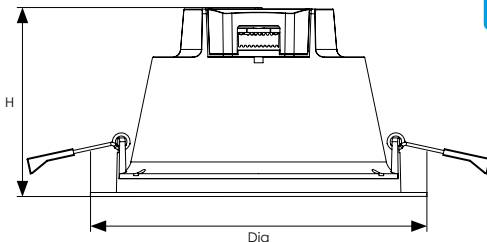

Experts in lighting since 1878