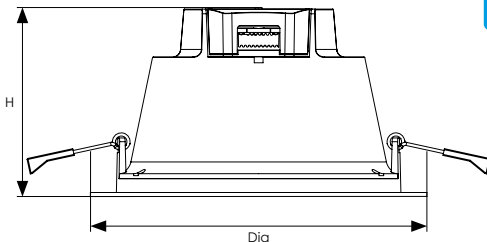

Suitable for Bathroom use zones 1-2

Daylight

5 YEAR WARRANTY

LED

Lighting brilliance since 1878

Phoebe LED™ is a trading name of Crompton Lamps Limited
Crompton Lamps Limited registered in England and Wales No. 05590551
Registered office and correspondence address: Unit 2, Marree Business Park, Bowling Back Lane, Bradford BD4 8QE

Tel: +44 (0)1274 657 088 **Fax:** +44 (0)1274 657 087 **Email:** sales@phoebeled.com **Web:** www.phoebeled.com

All images and specifications are for illustration purposes only and are subject to change without notice.
E. & O. E. © Crompton Lamps Limited 2018