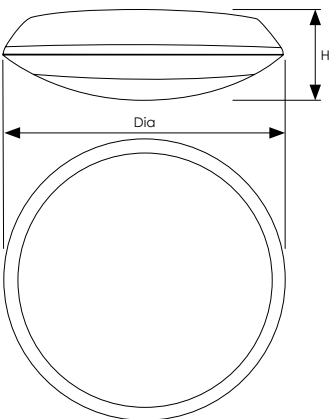

MELANA
LED ROUND
BULKHEAD

Melana LED Round Bulkhead

Mains operated energy efficient integrated LED round bulkhead, suitable for wall or ceiling mounting, indoors or outdoors, with high impact IK10 rating.

- Long life 35,000 hours maintenance free operation
- IP66 rated suitable for outdoor use
- 1100lm useful lumen, 1300lm total lumen
- 4000K cool white colour
- Colour rendering index Ra≥80
- Available in white or black finish with opal diffuser
- Constructed from tough polycarbonate
- Built-in safety isolating control gear with short circuit protection
- Can be converted to emergency option due to body design
- Instant full light
- Not suitable for dimming

Product Code	Finish	Watts (W)	Volts (V)	Colour Appearance	Colour Temp (K)	Useful Lumens (lm)	Total Lumens (lm)	Beam Angle	Dimensions (mm)		Order Qty
									Dia	H	
Single Carton											
6492	White	15	240	Cool White	4000	1100	1300	110°	308	89	1
6508	Black	15	240	Cool White	4000	1100	1300	110°	308	89	1