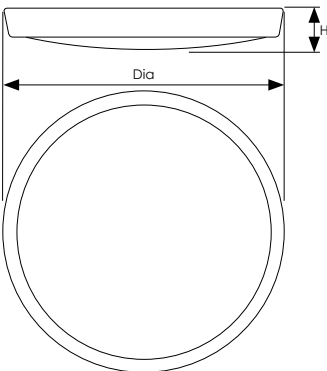

MELANA LED SLIM

Melana Slim LED Round Bulkhead

Mains operated energy efficient integrated LED slimline bulkhead, suitable for wall or ceiling mounting.

- Long life 35,000 hours maintenance free operation
- IP54 rated suitable for bathroom zone 2
- Suitable for corridors, rest-rooms, stairwell, storerooms etc.
- 1500lm useful lumens
- 1700lm total lumens
- 4000K cool white colour
- Colour rendering index Ra≥80
- White finish with opal diffuser
- Constructed from tough corrosion resistant plastic
- Instant full light
- Not suitable for dimming

Product Code	Watts (W)	Volts (V)	Colour Appearance	Colour Temp (K)	Useful Lumens (lm)	Total Lumens (lm)	Beam Angle	Dimensions (mm)		Order Qty
								Dia	H	
Single Carton										
8892	18	240	Cool White	4000	1500	1700	120°	300	40	1