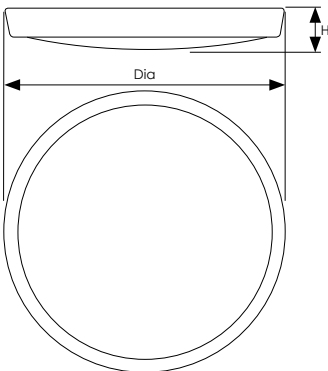

MELANA LED SLIM

Melana Slim LED Round Bulkhead

Mains operated energy efficient integrated LED slimline bulkhead, suitable for wall or ceiling mounting.

- Long life 35,000 hours maintenance free operation
- IP54 rated suitable for bathroom zone 2
- Suitable for corridors, rest-rooms, stairwell, storerooms etc.
- 1500lm useful lumens
- 1700lm total lumens
- 4000K cool white colour
- Colour rendering index Ra≥80
- White finish with opal diffuser
- Constructed from tough corrosion resistant plastic
- Instant full light
- Not suitable for dimming

Product Code	Watts (W)	Volts (V)	Colour Appearance	Colour Temp (K)	Useful Lumens (lm)	Total Lumens (lm)	Beam Angle	Dimensions (mm)		Order Qty
								Dia	H	
Single Carton										
8892	18	240	Cool White	4000	1500	1700	120°	300	40	1