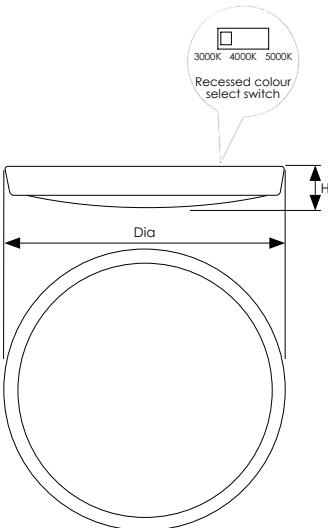

# Melana Select Tri-Colour LED Round Bulkhead

Mains operated colour selectable energy efficient integrated LED slimline bulkhead, suitable for wall or ceiling mounting, available with microwave sensor or 3 hour emergency options.

- Tri-colour select, 3000K warm white, 4000K cool white and 5000K neutral white colour options via recessed switch on rear of unit
- Long life 40,000 hours maintenance free operation
- IP54 rated suitable for bathroom zone 2
- Suitable for corridors, rest-rooms, stairwell, storerooms etc.
- 1500lm useful lumen, 1700lm total lumen
- Colour rendering index Ra≥80
- White finish with opal diffuser
- Constructed from tough corrosion resistant plastic
- Instant full light
- Not suitable for dimming

Product Code	Watts (W)	Volts (V)	Colour Appearance	Colour Temp (K)	Useful Lumens (lm)	Total Lumens (lm)	Beam Angle	Dimensions (mm)		Order Qty
								Dia	H	
<b>Microwave Sensor* - Single Carton</b>										
6393	18	240	Warm/Cool/Neutral	3000/4000/5000	1500	1700	120°	300	40	1
<b>3 Hour Emergency** - Single Carton</b>										
6409	18	240	Warm/Cool/Neutral	3000/4000/5000	1500	1700	120°	300	48	1

\* Microwave sensor range 5m - 7m, 140° angle, hold time 30 seconds, dims to 10% when no detection.

\*\* Charging time 24 hours - Running time 3 hours at 20% light output.

This luminaire contains built-in LED lamps.