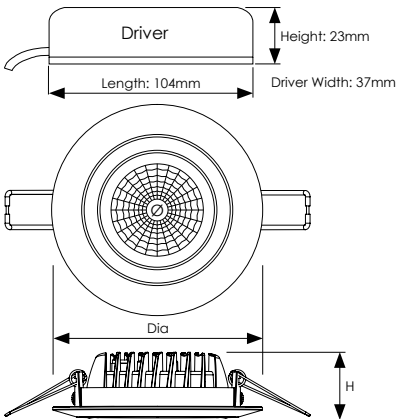

- ±30° adjustable LED downlight
- Features Sunset Dim technology; as the luminaire is dimmed the colour temperature becomes warmer to recreate the cosy feeling of a traditional lamp
- Long life 30,000 hours
- IP44 rated, suitable for use in bathroom zones 1-2
- Constructed from die-cast aluminium
- Useful lumens 600lm - total lumens 660lm
- Instant full light
- Recommended for indoor use only
- DuoDim™ Dimmable Technology compatible with both leading and trailing edge dimmers, see website for details

| Product Code         | Watts (W) | Volts (V) | Colour Appearance and Temperature (K)      | Beam Angle | Useful/Total Lumens (lm) | Dimensions (mm) |    |          | Order Qty |
|----------------------|-----------|-----------|--|------------|--------------------------|-----------------|----|----------|-----------|
|                      |           |           |  |            |                          | Dia             | H  | Cutout ø |           |
| <b>Single Carton</b> |           |           |  |            |                          |                 |    |          |           |
| 9981                 | 11.5      | 240       | 3000K Warm White to 1900K Extra Warm White | 38°        | 600/660                  | 100             | 32 | 83       | 1         |