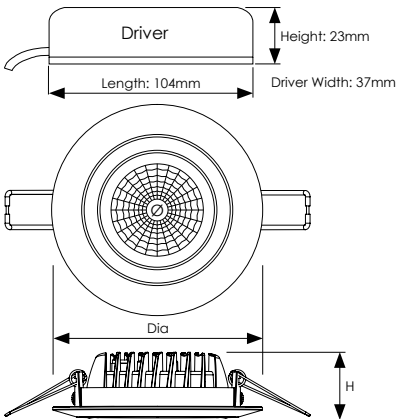

- ±30° adjustable LED downlight
- Features Sunset Dim technology; as the luminaire is dimmed the colour temperature becomes warmer to recreate the cosy feeling of a traditional lamp
- Long life 30,000 hours
- IP44 rated, suitable for use in bathroom zones 1-2
- Constructed from die-cast aluminium
- Useful lumens 600lm - total lumens 660lm
- Instant full light
- Recommended for indoor use only
- DuoDim™ Dimmable Technology compatible with both leading and trailing edge dimmers, see website for details

Product Code	Watts (W)	Volts (V)	Colour Appearance and Temperature (K)	Beam Angle	Useful/Total Lumens (lm)	Dimensions (mm)			Order Qty
						Dia	H	Cutout ø	
Single Carton									
9981	11.5	240	3000K Warm White to 1900K Extra Warm White	38°	600/660	100	32	83	1