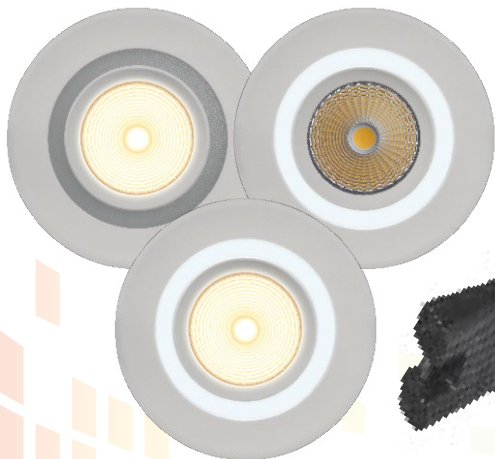

# HERA DUAL LED DOWNLIGHT

LED downlight, featuring twin light outputs for varied lighting moods

## Hera Dual LED Downlight

Twin light output recessed downlight

- ▶ Twin light outputs can be used together or independently
- ▶ Switch on and off within 3 seconds to change lighting mode
- ▶ 3000K warm white inner 24° spot light
- ▶ 6000K daylight outer light
- ▶ Long life 35,000 hours maintenance free operation
- ▶ 60,000 switching cycles
- ▶ White powder coated aluminium finish
- ▶ Faceted reflector with COB chip mounted design for low glare

### Single Carton

7567	Twin Light Output Downlight	9+3*	240	3000K Cool White Inner / 6000K Daylight Outer	24°	92mm	93mm	78mm	1
7574	Twin Light Output Downlight	15+5**	240	3000K Cool White Inner / 6000K Daylight Outer	24°	120mm	95mm	105mm	1