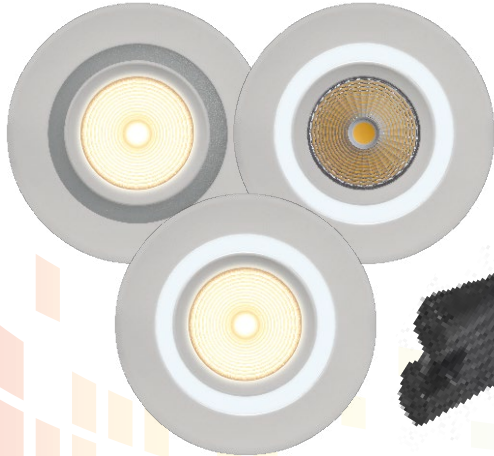

HERA DUAL LED DOWNLIGHT

LED downlight, featuring twin light outputs for varied lighting moods

Hera Dual LED Downlight

Twin light output recessed downlight

- ▶ Twin light outputs can be used together or independently
- ▶ Switch on and off within 3 seconds to change lighting mode
- ▶ 3000K warm white inner 24° spot light
- ▶ 6000K daylight outer light
- ▶ Long life 35,000 hours maintenance free operation
- ▶ 60,000 switching cycles
- ▶ White powder coated aluminium finish
- ▶ Faceted reflector with COB chip mounted design for low glare

Code	Product Name	Watts	Volts	Colour	Beam Angle	Diameter	Height	Cutout	Price
------	--------------	-------	-------	--------	------------	----------	--------	--------	-------

Single Carton

7567	Twin Light Output Downlight	9+3*	240	3000K Cool White Inner / 6000K Daylight Outer	24°	92mm	93mm	78mm	
7574	Twin Light Output Downlight	15+5**	240	3000K Cool White Inner / 6000K Daylight Outer	24°	120mm	95mm	105mm	

* 9W Inner and 3W Outer, 12W total when both illuminated. ** 15W Inner and 5W Outer, 20W total when both illuminated.

Experts in lighting since 1878