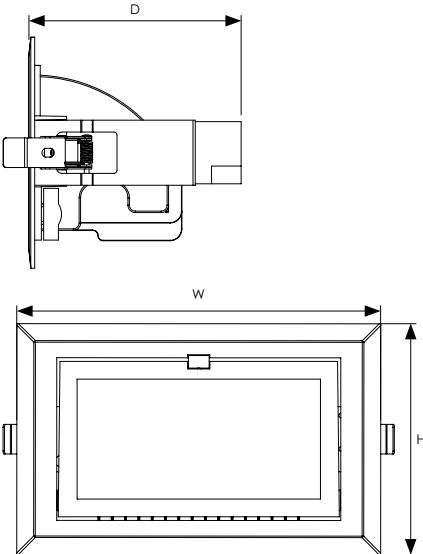

Product Code	Watts (W)	Volts (V)	Colour Appearance	Colour Temp (K)	Useful Lumens (lm)	Total Lumens (lm)	Beam Angle	Dimensions (mm)				Order Qty
								W	H	D	Cutout	
<b>Single Carton</b>												
7291	40	240	Cool White	4000	3300	3500	120°	246	156	145	225x130	1