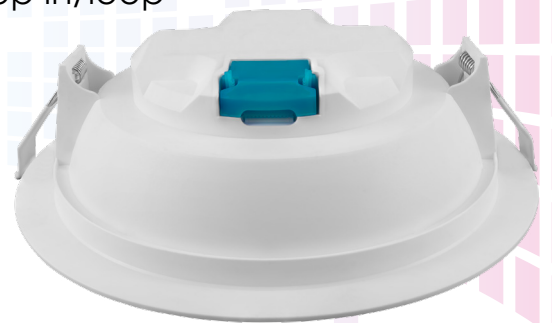

Celine LED Commercial Downlight

IP44 Rated for Bathroom Zones 1 and 2

- Energy efficient integrated LED downlight with loop in/loop out terminal block
- IP44 rated suitable for bathroom zones 1 and 2
- Constructed from corrosion resistant plastic
- Includes 1m cable pre-wired to input
- 4000K cool white colour temperature
- Not suitable for dimming

30,000 Hour Life **Loop in/Loop Out Terminal Block** **IP44 Rated** **Fully Dimmable**

Code	Product Name	Watts	Colour	Useful Lumens	Total Lumens	Beam Angle	Height	Diameter	Cutout Ø	MOQ
6317	Celine LED Downlight	15	4000K Cool White	990lm	1200lm	100°	60mm	180mm	160mm	1
6324	Celine LED Downlight	20	4000K Cool White	1240lm	1600lm	100°	60mm	230mm	210mm	1
6331	Celine LED Downlight	30	4000K Cool White	2100lm	2400lm	100°	60mm	230mm	210mm	1