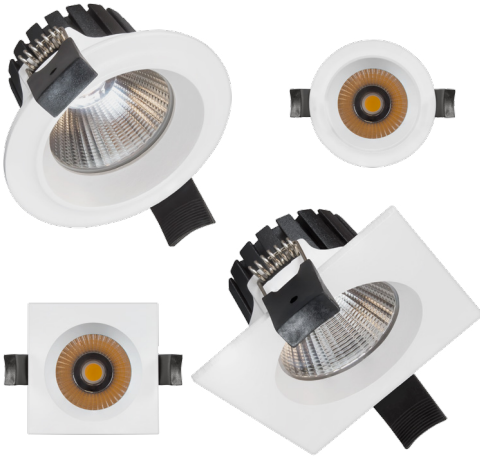

Astra LED Downlight

Mains operated energy efficient integrated LED downlight, with a choice of round or square bezel.

- Long life 40,000 hours maintenance free operation
- Available in 3000K warm white or 4000K cool white
- IP54 rated suitable for use in bathrooms zones 1-2
- Dimmable - DuoDim™ Technology compatible with both leading and trailing edge dimmers*
- Includes dimmable LED driver
- Polycarbonate lens and diecast aluminium in a white finish
- Instant full light

Product Code	Product Description	Watts (W)	Volts (V)	Colour Appearance	Colour Temp (K)	Useful Lumens (lm)	Total Lumens (lm)	Beam Angle	Dimensions (mm)			Order Qty
									Dia	H	Cutout ø	
Single Carton												
9516	Astra Round	8	240	Warm White	3000	530	590	24°	80	55	68-74	1
9523	Astra Round	8	240	Cool White	4000	540	590	24°	80	55	68-74	1
9530	Astra Square	8	240	Warm White	3000	530	590	24°	78	50	68-74	1
9547	Astra Square	8	240	Cool White	4000	540	590	24°	78	50	68-74	1

* This product is compatible with most dimmer switches, please refer to www.phoebeled.com for up-to-date list of compatible dimmer switches.

This luminaire contains built-in LED lamps.

The lamps cannot be changed in the luminaire.