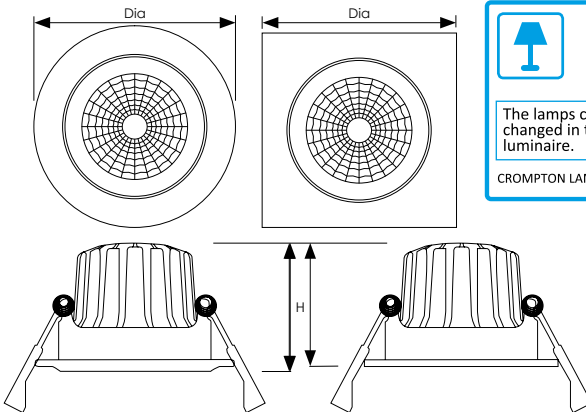

This luminaire contains built-in LED lamps.

The lamps cannot be changed in the luminaire.

CROMPTON LAMPS

LED

874/2012