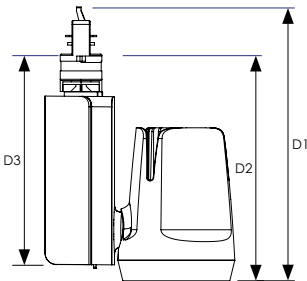

Experts in lighting since 1878