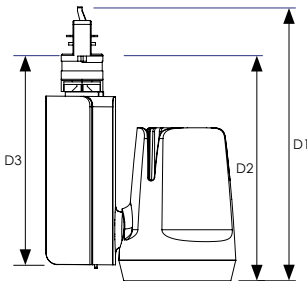

Lighting brilliance since 1878

Phoebe LED™ is a trading name of Crompton Lamps Limited
Crompton Lamps Limited registered in England and Wales No. 05590551
Registered office and correspondence address: Unit 2, Marrtree Business Park, Bowling Back Lane, Bradford BD4 8QE
Tel: +44 (0)1274 657 088 **Fax:** +44 (0)1274 657 087 **Email:** sales@cromptonlamps.com **Web:** www.cromptonlamps.com

All images and specifications are for illustration purposes only and are subject to change without notice.
E. & O. E. © Crompton Lamps Limited 2018