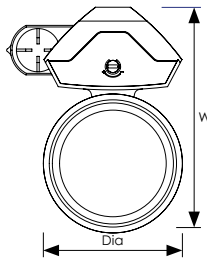

Product Code	Watts (W)	Volts (V)	Colour Appearance	Colour Temp (K)	Useful Lumens (lm)	Total Lumens (lm)	Beam Angle	Dimensions (mm)					Order Qty
								Dia	W	D1	D2	D3	
Single Carton - Black Finish													
9585	25	240	Cool White	4000	1940	2050	24°	90	146	212	174	162	1
Single Carton - White Finish													
9592	25	240	Cool White	4000	1940	2050	24°	90	146	212	174	162	1

This luminaire contains built-in LED lamps.

The lamps cannot be changed in the luminaire.

LED

CROMPTON LAMPS 874/2012

Experts in lighting since 1878