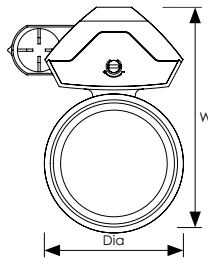

Lighting brilliance since 1878

Phoebe LED™ is a trading name of Crompton Lamps Limited
Crompton Lamps Limited registered in England and Wales No. 05590551
Registered office and correspondence address: Unit 2, Marrtree Business Park, Bowling Back Lane, Bradford BD4 8QE
Tel: +44 (0)1274 657 088 **Fax:** +44 (0)1274 657 087 **Email:** sales@cromptonlamps.com **Web:** www.cromptonlamps.com

All images and specifications are for illustration purposes only and are subject to change without notice.
E. & O. E. © Crompton Lamps Limited 2018